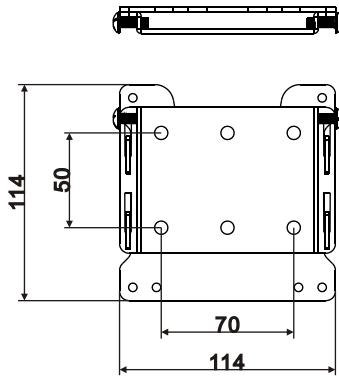

WALL MOUNT FOR TFT DISPLAYS

Specification

Key Specification/Special Feature:

- *Mini hook mount on wall
- *Meets VESA standards: 75/100 pattern
- *Weight: 0.5kg Dimension: 114X114 Thickness: 14mm
- *Loading: 66lbs or 30kg

Unit:mm

MAIN PARTS

ITEM	1	2	3
PARTS			
QTY	1	1	2

PARTS FOR TV BRACKETS

ITEM	4
PARTS	
QTY	4

PARTS FOR WALL BRACKETS

ITEM	5	6
PARTS		
QTY	4	4