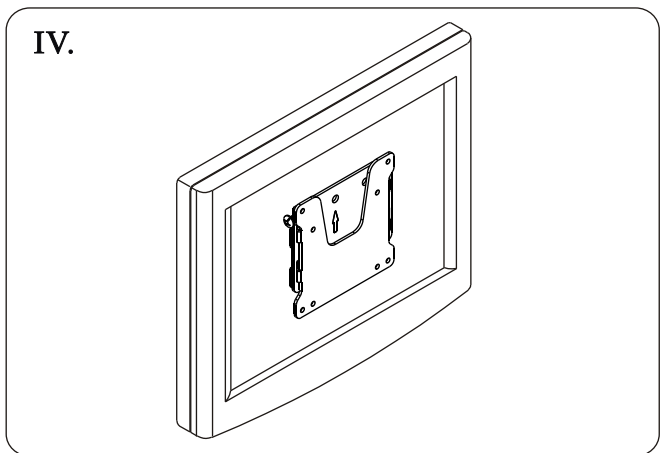

WALL MOUNT FOR TFT DISPLAYS

Specification

Key Specification/Special Feature:

- *Mini hook mount on wall
- *Meets VESA standards: 75/100 pattern
- *Weight: 0.5kg Dimension: 114X114 Thickness: 14mm
- *Loading: 66lbs or 30kg

Unit:mm

MAIN PARTS

ITEM	1	2	3
PARTS			
QTY	1	1	2

PARTS FOR TV BRACKETS

ITEM	4
PARTS	
QTY	4

PARTS FOR WALL BRACKETS

ITEM	5	6
PARTS		
QTY	4	4