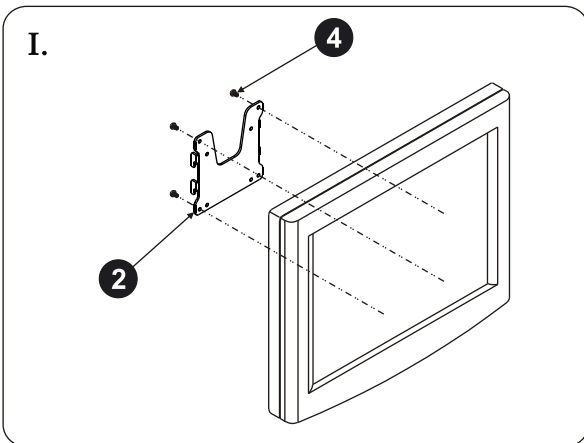

WALL MOUNT FOR TFT DISPLAYS

Specification

Key Specification/Special Feature:

- *Mini hook mount on wall
- *Meets VESA standards: 75/100 pattern
- *Weight: 0.5kg Dimension: 114X114 Thickness: 14mm
- *Loading: 66lbs or 30kg

Unit:mm

MAIN PARTS

ITEM	1	2	3
PARTS			
QTY	1	1	2

PARTS FOR TV BRACKETS

ITEM	4
PARTS	
QTY	4

PARTS FOR WALL BRACKETS

ITEM	5	6
PARTS		
QTY	4	4