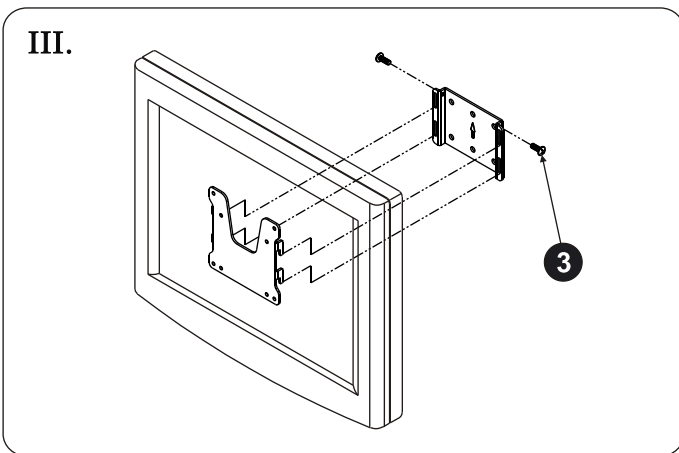

WALL MOUNT FOR TFT DISPLAYS

Specification

Key Specification/Special Feature:

- *Mini hook mount on wall
- *Meets VESA standards: 75/100 pattern
- *Weight: 0.5kg Dimension: 114X114 Thickness: 14mm
- *Loading: 66lbs or 30kg

Unit:mm

MAIN PARTS

ITEM	1	2	3
PARTS			
QTY	1	1	2

PARTS FOR TV BRACKETS

ITEM	4
PARTS	
QTY	4

PARTS FOR WALL BRACKETS

ITEM	5	6
PARTS		
QTY	4	4