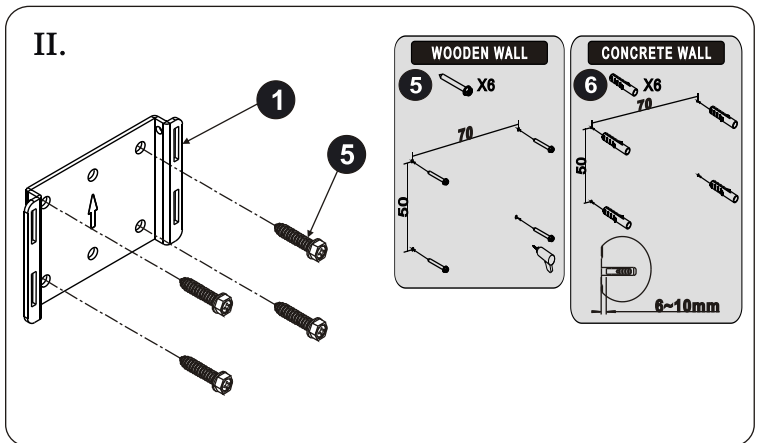

WALL MOUNT FOR TFT DISPLAYS

Specification

Key Specification/Special Feature:

- *Mini hook mount on wall
- *Meets VESA standards: 75/100 pattern
- *Weight: 0.5kg Dimension: 114X114 Thickness: 14mm
- *Loading: 66lbs or 30kg

Unit:mm

MAIN PARTS

ITEM	1	2	3
PARTS			
QTY	1	1	2

PARTS FOR TV BRACKETS

ITEM	4
PARTS	
QTY	4

PARTS FOR WALL BRACKETS

ITEM	5	6
PARTS		
QTY	4	4