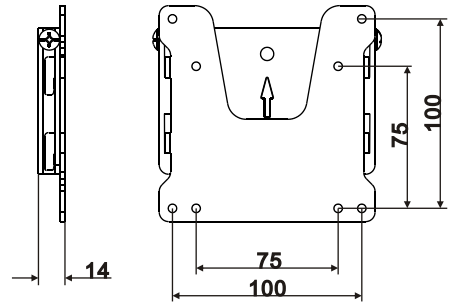

WALL MOUNT FOR TFT DISPLAYS

Specification

Key Specification/Special Feature:

- *Mini hook mount on wall
- *Meets VESA standards: 75/100 pattern
- *Weight: 0.5kg Dimension: 114X114 Thickness: 14mm
- *Loading: 66lbs or 30kg

Unit:mm

MAIN PARTS

ITEM	1	2	3
PARTS			
QTY	1	1	2

PARTS FOR TV BRACKETS

ITEM	4
PARTS	
QTY	4

PARTS FOR WALL BRACKETS

ITEM	5	6
PARTS		
QTY	4	4