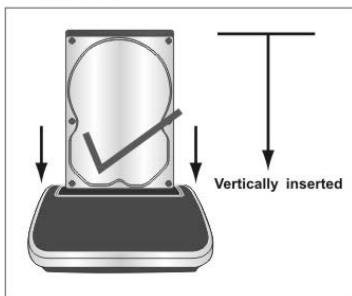

★ Disk Installation

Install 2.5" HDD

Install 3.5" HDD

CORRECT

INCORRECT