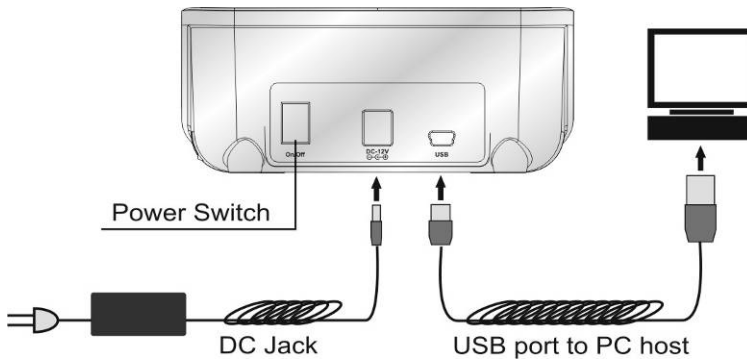

Package Contents

Docking unit

12v/2A Power adaptor

USB cable x 1

Manual x 1

Hardware Installation

★ Top

1.SATA connector

2. Power LED

3.For 2.5" HDD

4. For 3.5" HDD

5.Hi-speed USB 2.0 HUB

★ Back

★ Disk Installation

Install 2.5" HDD

Install 3.5" HDD