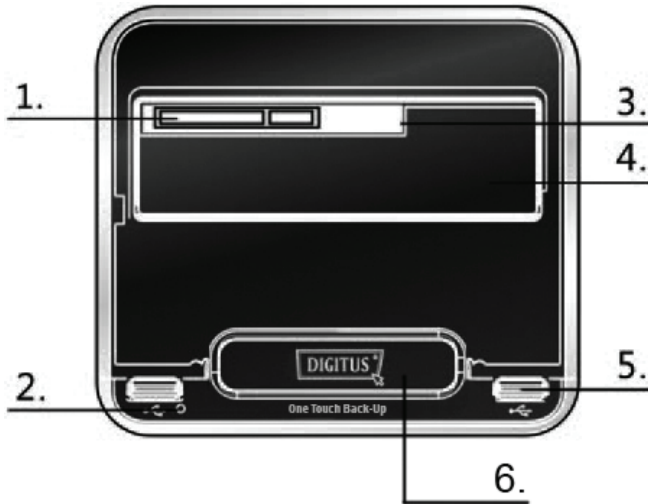

SATA HDD DOCKING STATION

User Manual (DA-70541-1)

Introduction

DA-70541-1 is a multi-function SATA hard disk docking station, compatible with 2.5"/3.5" SATA hard disk. With the internal 2 port USB 2.0 HUB you can use additional USB devices.

Package Contents

Docking Station

Power adaptor 12V/2A

USB cable x 1

User Manual x 1

Hardware Installation

★ Top

- | | |
|-------------------------|-------------------------------|
| 1. SATA connector | 2. Power LED |
| 3. For 2.5" HDD | 4. For 3.5" HDD |
| 5. Hi-speed USB 2.0 HUB | 6. One Touch Back-up Function |