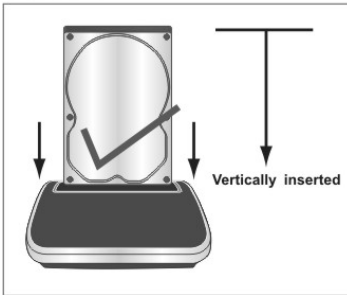

Package Contents

Docking Station

Power adaptor 12V/2A

USB cable x 1

User Manual x 1

Hardware Installation

★ Top

- | | |
|-------------------------|-------------------------------|
| 1. SATA connector | 2. Power LED |
| 3. For 2.5" HDD | 4. For 3.5" HDD |
| 5. Hi-speed USB 2.0 HUB | 6. One Touch Back-up Function |

★ Back

★ HDD Installation

Install 2.5" HDD

Install 3.5" HDD

CORRECT

INCORRECT