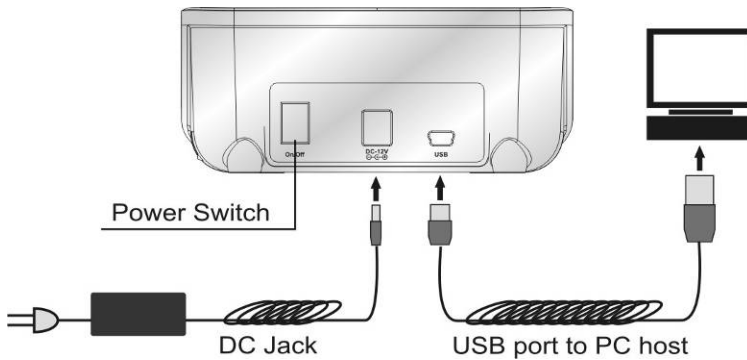

Hardware Installation

★ Top

1. SATA connector	2. Power LED
3. For 2.5" HDD	4. For 3.5" HDD
5. Hi-speed USB 2.0 HUB	6. One Touch Back-up Function

★ Back