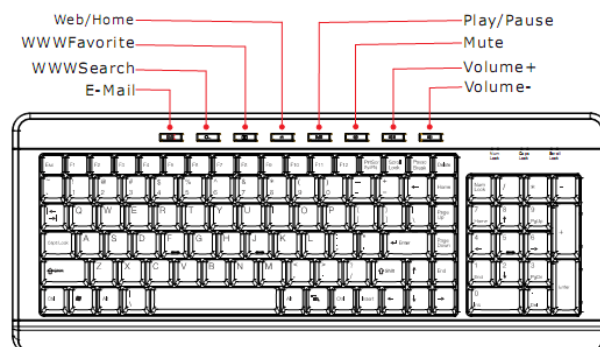

**Digitus BlueShine ZX
Illuminated Multimedia keyboard
Model: DA-20201
Quick Installation Guide**

Features :

- Wired multimedia keyboard
- Illumination controlled by a dedicated on/off switch
- 8 hot keys to active the multimedia function
- USB interface suits for Windows 7/VISTA/XP/2000

System Requirement:

- IBM PC or compatibility machine
- Windows 7/VISTA/XP/2000
- USB port

HOW TO USE:

Connect to PC USB Port

- Take out this device and find out PC USB Port
- Connect this device to PC USB Port,

Ps. Please refer to your PC manuals and make sure the correct way connecting way before this step.

Hotkey definition

- "E-Mail": Open Outlook email program
- "WWWSearch": Open the windows search program
- "WWWFavorite": Open my favorites
- "Web/Home": Launches the Internet browse in your system default
- "Play/Pause": Play/Pause your video or audio media
- "Mute": Switch between mute and phonic of the speaker
- "Volume+": Increase the volume of the current volume
- "Volume-": Decrease the volume of the the current volume