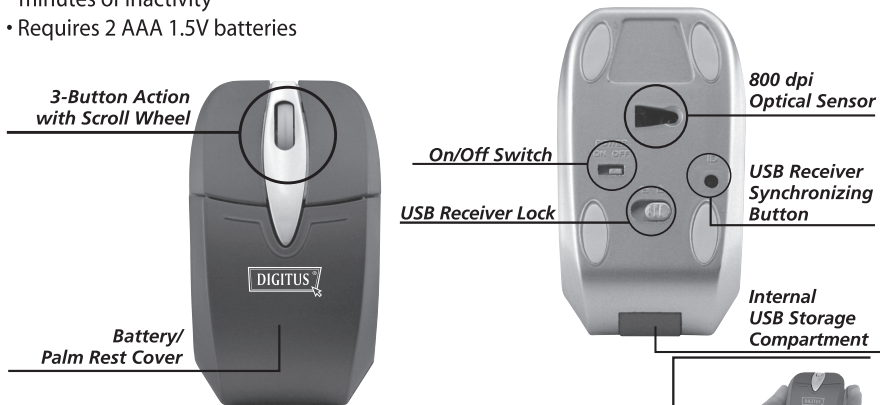

WIRELESS NOTEBOOK

OPTICAL MOUSE

Features:

- USB receiver is housed inside mouse for ultimate portability - lock ensures secure fit
- Perfect for travel use - eliminates cumbersome wires
- Works up to 4 feet from notebook or desktop computers
- Two sleep modes automatically puts mouse to rest after 5 seconds or 10 minutes of inactivity
- Requires 2 AAA 1.5V batteries

Package Includes:

- Wireless optical mouse
- USB receiver that locks inside mouse chamber

System Requirements:

- Windows® 98, Windows® 2000, Windows® ME or Windows® XP
- Mac® OS
- USB Port
- PC 486 or higher

Operating Instructions:

1. Slide palm rest cover down off mouse to reveal battery compartment. Insert two AAA 1.5V batteries into the battery compartment. Make sure positive and negative ends on batteries match correct connectors. Replace cover and switch power button to "on". Within 4 seconds, the light on the bottom part of the mouse will be illuminated signaling that the mouse is in working status.
2. Plug the receiver into computer's USB port. A USB-PS2 adapter may also be used to connect it to a computer's PS2 port.
3. Turn on the computer and look for the red light on the receiver to turn on.
4. Press lightly on the code-matching button on the receiver. When the red light starts slowly flashing, the receiver is searching for a signal.
5. Press lightly on the code-matching button on the bottom of the mouse. When the red light starts quickly flashing, the device is in working status.
6. Mouse will enter the first sleep mode after 5 seconds of inactivity. After 10 minutes of inactivity, the mouse enters the second sleep mode that requires the user to click a key on the device to activate mouse.