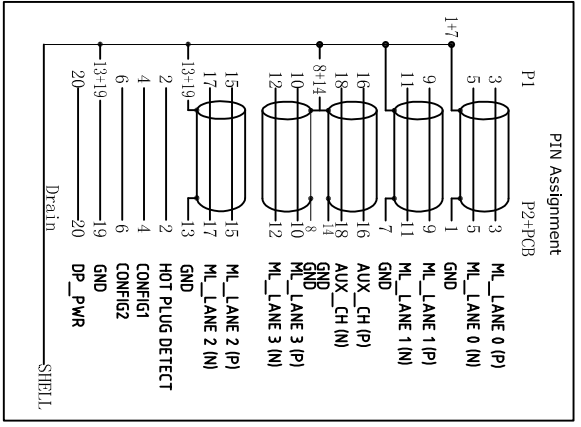

MINI DISPLAYPORT MALE

RoHS Compliant

HDMI A TYPE MALE

3000 ± 30MM

Package Details

P/N	Cable Length	Rolling Size (Single Cable)	Polybag Type (Single Cable)	Bag Size (Single Cable)	Article Weight (Single Cable)
AK-340302-030-W	3m	150 mm max.	Ordinary Polybag (Heat Sealed)	240*160*0.05mm	0.102 kg

Inner Packing Unit

P/N	Cable Length	Quantity (Inner Packing Unit)	Type (Inner Packing Unit)	Size (Inner Packing Unit)	Weight (Inner Packing Unit)
AK-340302-030-W	3m	10 pcs	Polybag (Heat Sealed)	400*350*0.05mm	1.033kg

CARTON DETAILS

P/N	Cable Length	Quantity (Carton)	Measurement (Carton)	N.W. (Carton)	G.W. (Carton)
AK-340302-030-W	3m	60 pcs	50*32*21cm	5.0kg	6.0kg

Drawn by	Date	Nome
Jun.02.2011	Libro	
Checked by		
Approved by		