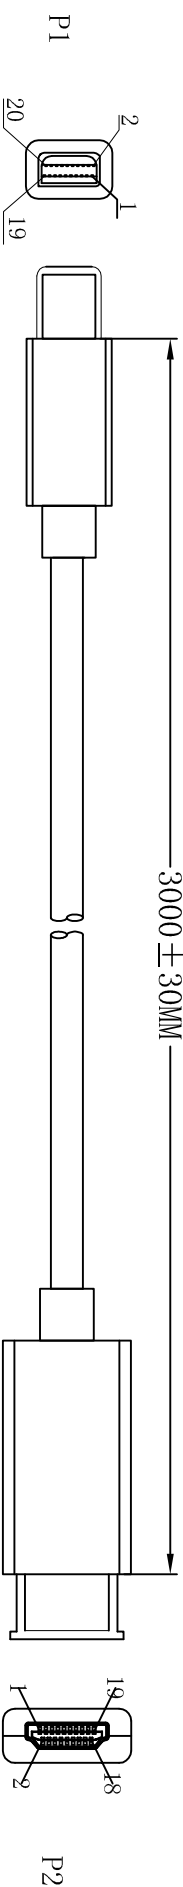

1

2

3

4

5

6

7

Signature	Revision History	Date	Rev.
LIBRA	For Bulk Production	May.31.2011	01

MINI DISPLAYPORT MALE

RoHS Compliant

HDMI A TYPE MALE

3000 ± 30MM

Package Details

P/N	Cable Length	Rolling Size (Single Cable)	Polybag Type (Single Cable)	Bag Size (Single Cable)	Article Weight (Single Cable)
AK-340302-030-W	3m	150 mm max.	Ordinary Polybag (Heat Sealed)	240*160*0.05mm	0.102 kg

CARTON DETAILS

P/N	Cable Length	Quantity (Carton)	Measurement (Carton)	N.W. (Carton)	G.W. (Carton)
AK-340302-030-W	3m	60 pcs	50*32*21cm	5.0kg	6.0kg

Drawn by	Date	Nome
Jun.02.2011	Libro	
Checked by		
Approved by		