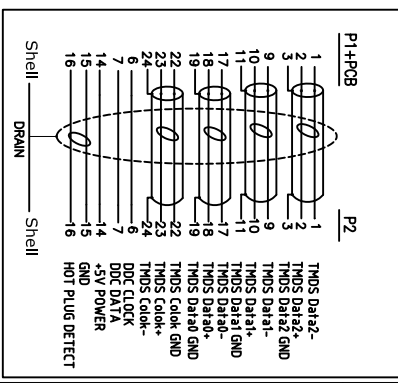

1	2	3	4	5	6	7
					Signature LIBRA Revision History For Bulk Production Date May.31.2011 Rev. 01	

DISPLAYPORT MALE

RoHS Compliant

DVI24+1 MALE

Package Details

PIN Assignment

P/N	Cable Length	Rolling Size (Single Cable)	Polybag Type (Single Cable)	Bag Size (Single Cable)	Article Weight (Single Cable)
AK-340301-030-S	3m	150 mm max.	Ordinary Polybag (Heat Sealed)	240*160*0.05mm	0.148 kg

Inner Packing Unit

P/N	Cable Length	Quantity (Inner Packing Unit)	Type (Inner Packing Unit)	Size (Inner Packing Unit)	Weight (Inner Packing Unit)
AK-340301-030-S	3m	10 pcs	Polybag (Heat Sealed)	500*500*0.05mm	1.480 kg

CARTON DETAILS

P/N	Cable Length	Quantity (Carton)	Measurement (Carton)	N.W. (Carton)	G.W. (Carton)
AK-340301-030-S	3m	40 pcs	50*32*21cm	5.9kg	6.9kg

Date	Name
Jun.02.2011	Libra
Checked by	
Approved by	

ASSMANN
Electronic GmbH

Part No. **AK-340301-030-S**
EAN:4016032289081

Title
DisplayPort M - DVI24+1 M CABLE

Scale	N/A	Sheet	1/2
Unit	MM		

**"ROTTERDAM" is for Sea Freight shipment
**"COLOGNE" is for Air Freight shipment
**"LUDENSCHIED" is for Fedex or UPS shipment