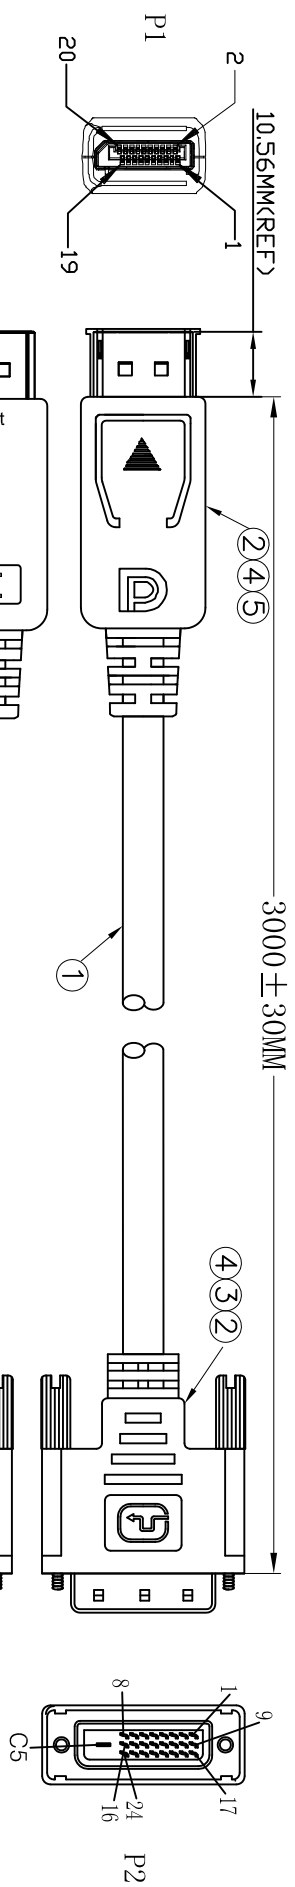

1	2	3	4	5	6	7
					Signature LIBRA Revision History For Bulk Production Date May.31.2011 Rev. 01	

DISPLAYPORT MALE

RoHS Compliant

DVI24+1 MALE

Package Details

PIN Assignment

P/N	Cable Length	Rolling Size (Single Cable)	Polybag Type (Single Cable)	Bag Size (Single Cable)	Article Weight (Single Cable)
AK-340301-030-S	3m	150 mm max.	Ordinary Polybag (Heat Sealed)	240*160*0.05mm	0.148 kg

Inner Packing Unit

P/N	Cable Length	Quantity (Inner Packing Unit)	Type (Inner Packing Unit)	Size (Inner Packing Unit)	Weight (Inner Packing Unit)
AK-340301-030-S	3m	10 pcs	Polybag (Heat Sealed)	500*500*0.05mm	1.480 kg

CARTON DETAILS

P/N	Cable Length	Quantity (Carton)	Measurement (Carton)	N.W. (Carton)	G.W. (Carton)
AK-340301-030-S	3m	40 pcs	50*32*21cm	5.9kg	6.9kg

Date	Name
Jun.02.2011	Libra
Checked by	
Approved by	

ASSMANN
Electronic GmbH

Part No. **AK-340301-030-S**
EAN:4016032289081

Title
DisplayPort M - DVI24+1 M CABLE

Scale	N/A	Sheet	1/2
Unit	MM		

**"ROTTERDAM" is for Sea Freight shipment
**"COLOGNE" is for Air Freight shipment
**"LUDENSCHIED" is for Fedex or UPS shipment