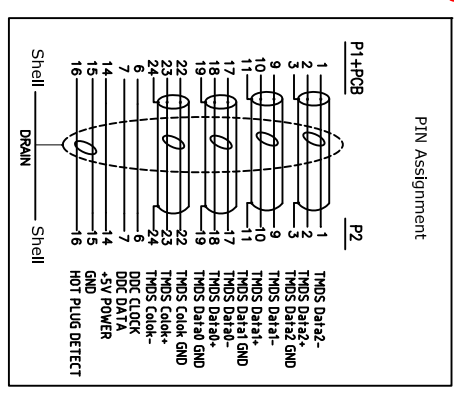

DISPLAYPORT MALE

RoHS Compliant

DVI24+1 MALE

Package Details

Single Cable

P/N	Cable Length	Rolling Size (Single Cable)	Polybag Type (Single Cable)	Bag Size (Single Cable)	Article Weight (Single Cable)
AK-340301-010-S	1m	120 mm max.	Ordinary Polybag (Heat Sealed)	240*160*0.05mm	0.082 kg

Inner Packing Unit

P/N	Cable Length	Quantity (Inner Packing Unit)	Type (Inner Packing Unit)	Size (Inner Packing Unit)	Weight (Inner Packing Unit)
AK-340301-010-S	1m	10 pcs	Polybag (Heat Sealed)	350*280*0.05mm	0.817 kg

CARTON DETAILS

P/N	Cable Length	Quantity (Carton)	Measurement (Carton)	N.W. (Carton)	G.W. (Carton)
AK-340301-010-S	1m	100 pcs	50*32*21cm	8.2kg	9.1kg

Drawn by	Date	Name
Jun.02.2011	Libra	
Checked by		
Approved by		