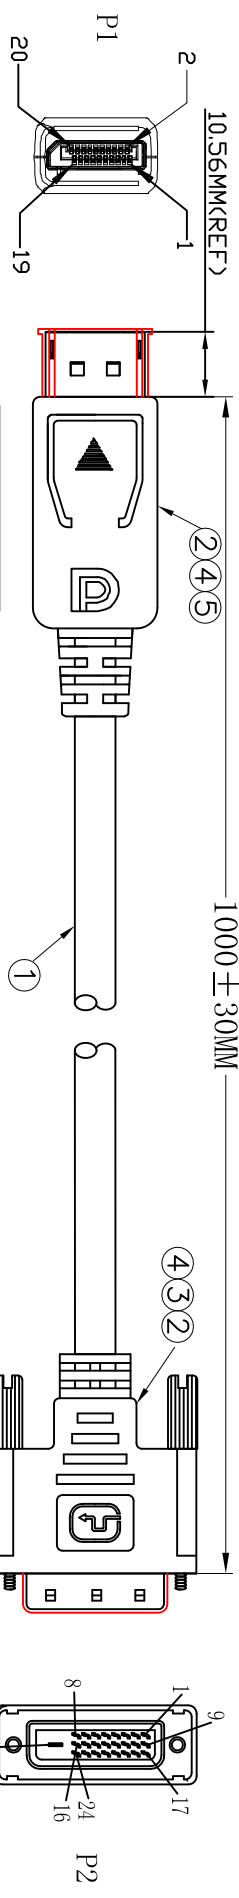

1

2

3

4

5

6

7

Signature	Revision History	Date	Rev.
LIBRA	For Bulk Production	May.31.2011	01

DISPLAYPORT MALE

RoHS Compliant

DVI24+1 MALE

Package Details

Single Cable

P/N	Cable Length	Rolling Size (Single Cable)	Polybag Type (Single Cable)	Bag Size (Single Cable)	Article Weight (Single Cable)
AK-340301-010-S	1m	120 mm max.	Ordinary Polybag (Heat Sealed)	240*160*0.05mm	0.082 kg

CARTON DETAILS

P/N	Cable Length	Quantity (Carton)	Measurement (Carton)	N.W. (Carton)	G.W. (Carton)
AK-340301-010-S	1m	100 pcs	50*32*21cm	8.2kg	9.1kg

Drawn by	Date	Name
Jun.02.2011	Libra	
Checked by		
Approved by		