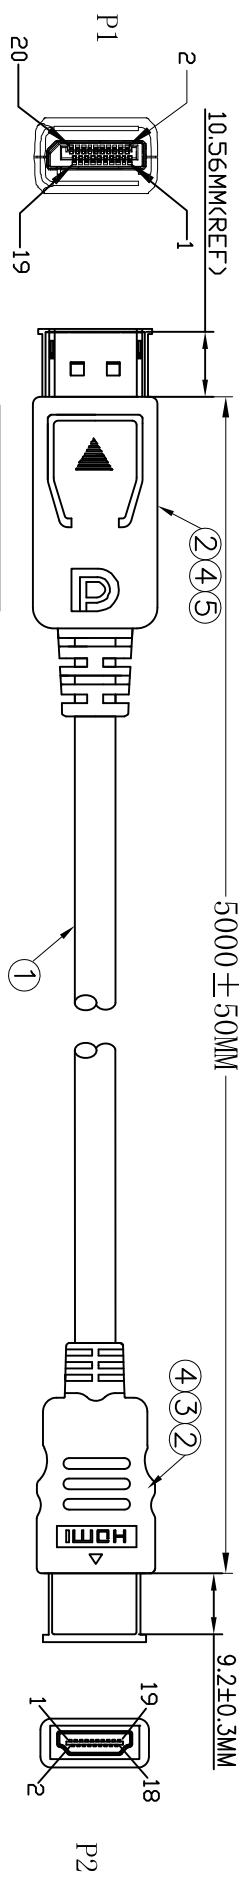

1	2	3	4	5	6	7		
					Signature LIBRA	Revision History For Bulk Production	Date May.31.2011	Rev. 01

DISPLAYPORT MALE

RoHS Compliant

HDMI A TYPE MALE

Package Details

Single Cable

P/N	Cable Length	Rolling Size (Single Cable)	Polybag Type (Single Cable)	Bag Size (Single Cable)	Article Weight (Single Cable)
AK-340300-050-S	5m	150 mm max.	Ordinary Polybag (Heat Sealed)	260*200*0.05mm	0.320 kg

Inner Packing Unit

P/N	Cable Length	Quantity (Inner Packing Unit)	Type (Inner Packing Unit)	Size (Inner Packing Unit)	Weight (Inner Packing Unit)
AK-340300-050-S	5m	5 pcs	Polybag (Heat Sealed)	400*350*0.05mm	3.200 kg

PIN Assignment		
P1+PCB	P2	
1	1	TMDS Data2+
2	2	TMDS Data2-
3	3	TMDS Data2 Shield
4	4	TMDS Data1+
5	5	TMDS Data1-
6	6	TMDS Data1 Shield
7	7	TMDS Data0+
8	8	TMDS Data0-
9	9	TMDS Data0 Shield
10	10	TMDS Clock+
11	11	TMDS Clock-
12	12	TMDS Clock Shield
13	13	CEC
14	14	Reserved(N.C. on device)
15	15	SC.L
16	16	SDA
17	17	DDC/CEC Ground
18	18	+5V Power
19	19	Hot Plug Detect
Shell	Shell	Ground

CARTON DETAILS

P/N	Cable Length	Quantity (Carton)	Measurement (Carton)	N.W. (Carton)	G.W. (Carton)
AK-340300-050-S	5m	30 pcs	50*32*21cm	9.6kg	10.5kg

Date	Name
Jun.02.2011	Libra
Checked by	
Approved by	

ASSMANN
Electronic GmbH