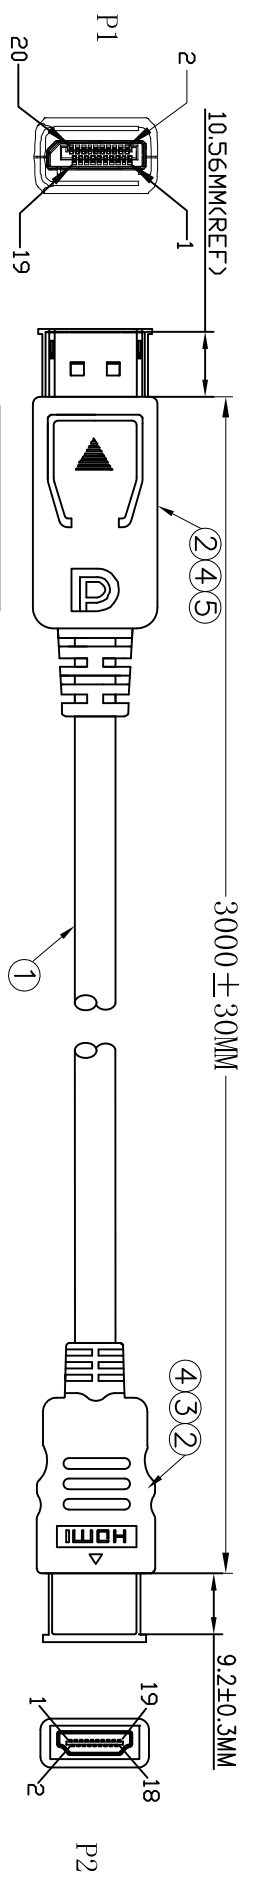

Signature	Revision History	Date	Rev.
LIBRA	For Bulk Production	May.31.2011	01

**A DISPLAYPORT MALE**

**RoHS Compliant**

**HDMI A TYPE MALE**

**Package Details**

**D Single Cable**

P/N	Cable Length	Rolling Size (Single Cable)	Polybag Type (Single Cable)	Bag Size (Single Cable)	Article Weight (Single Cable)
AK-340300-030-S	3m	140 mm max.	Ordinary Polybag (Heat Sealed)	240*160*0.05mm	0.130 kg

**E Inner Packing Unit**

P/N	Cable Length	Quantity (Inner Packing Unit)	Type (Inner Packing Unit)	Size (Inner Packing Unit)	Weight (Inner Packing Unit)
AK-340300-030-S	3m	10 pcs	Polybag (Heat Sealed)	500*500*0.05mm	1.300 kg

**G CARTON DETAILS**

P/N	Cable Length	Quantity (Carton)	Measurement (Carton)	N.W. (Carton)	G.W. (Carton)
AK-340300-030-S	3m	50 pcs	50*32*21cm	6.5kg	7.4kg

Drawn by	Date	Name
Jun.02.2011	Libra	
Checked by		
Approved by		

**H**

1	2	3	4
---	---	---	---

5	6
---	---

6	7
---	---

**H**