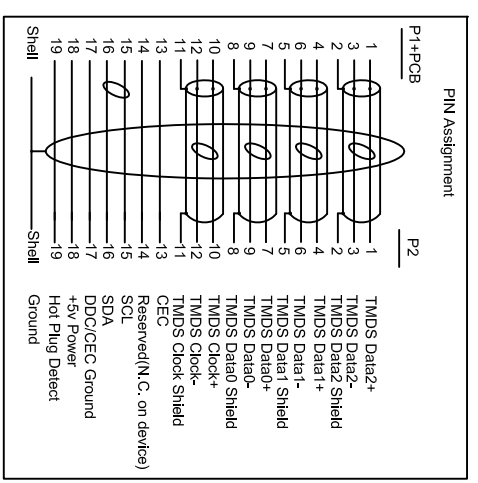

Signature	Revision History	Date	Rev.
LIBRA	For Bulk Production	May.31.2011	01

**A DISPLAYPORT MALE**

**RoHS Compliant**

**HDMI A TYPE MALE**

**Package Details**

**D Single Cable**

P/N	Cable Length	Rolling Size (Single Cable)	Polybag Type (Single Cable)	Bag Size (Single Cable)	Article Weight (Single Cable)
AK-340300-030-S	3m	140 mm max.	Ordinary Polybag (Heat Sealed)	240*160*0.05mm	0.130 kg

**E Inner Packing Unit**

P/N	Cable Length	Quantity (Inner Packing Unit)	Type (Inner Packing Unit)	Size (Inner Packing Unit)	Weight (Inner Packing Unit)
AK-340300-030-S	3m	10 pcs	Polybag (Heat Sealed)	500*500*0.05mm	1.300 kg

**G CARTON DETAILS**

P/N	Cable Length	Quantity (Carton)	Measurement (Carton)	N.W. (Carton)	G.W. (Carton)
AK-340300-030-S	3m	50 pcs	50*32*21cm	6.5kg	7.4kg

Drawn by	Date	Name
Jun.02.2011	Libra	
Checked by		
Approved by		

**ASSMANN**  
Electronic GmbH

Part No. **AK-340300-030-S**  
EAN:4016032289012

Title	Scale	Sheet
DisplayPort M – HDMI A/M CABLE	N/A	1/2

\* "ROTTERDAM" is for Sea Freight shipment  
 \* "COLOGNE" is for Air Freight shipment  
 \* "LUDENSCHIED" is for Fedex or UPS shipment