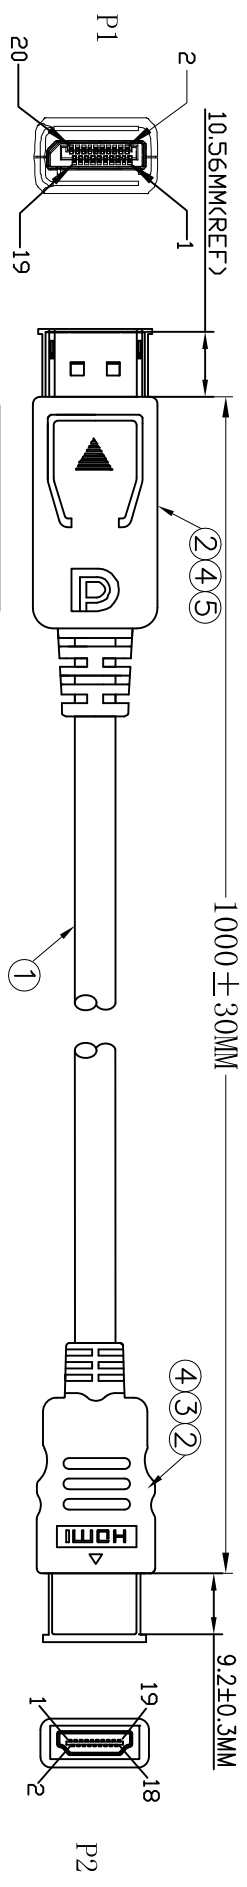

Signature	Revision History	Date	Rev.
LIBRA	For Bulk Production	May.31.2011	01

A DISPLAYPORT MALE

Rohs Compliant

HDMI A TYPE MALE

Package Details

Silk Screen
Color: White

D Single Cable

P/N	Cable Length	Rolling Size (Single Cable)	Polybag Type (Single Cable)	Bag Size (Single Cable)	Article Weight (Single Cable)
AK-340300-010-S	1m	140 mm max.	Ordinary Polybag (Heat Sealed)	240*160*0.05mm	0.060 kg

E Inner Packing Unit

P/N	Cable Length	Quantity (Inner Packing Unit)	Type (Inner Packing Unit)	Size (Inner Packing Unit)	Weight (Inner Packing Unit)
AK-340300-010-S	1m	10 pcs	Polybag (Heat Sealed)	350*280*0.05mm	0.600 kg

Inner Packing Unit
HEAT SEALED

PIN ASSIGNMENT		
P1+PCB	P2	
1	1	TMDS Data2+
2	2	TMDS Data2-
3	3	TMDS Data2+ Shield
4	4	TMDS Data1+
5	5	TMDS Data1-
6	6	TMDS Data0+
7	7	TMDS Data0-
8	8	TMDS Data0 Shield
9	9	TMDS Clock+
10	10	TMDS Clock-
11	11	TMDS Clock Shield
12	12	CEC
13	13	Reserved(N.C. on device)
14	14	SCL
15	15	SDA
16	16	DDC/CEC Ground
17	17	+5V Power
18	18	Hot Plug Detect
19	19	Ground
Shell	Shell	

CARTON DETAILS

P/N	Cable Length	Quantity (Carton)	Measurement (Carton)	N.W. (Carton)	G.W. (Carton)
AK-340300-010-S	1m	130 pcs	50*32*21cm	7.8kg	8.6kg

Drawn by	Date	Name
Jun.02.2011	Libra	
Checked by		
Approved by		