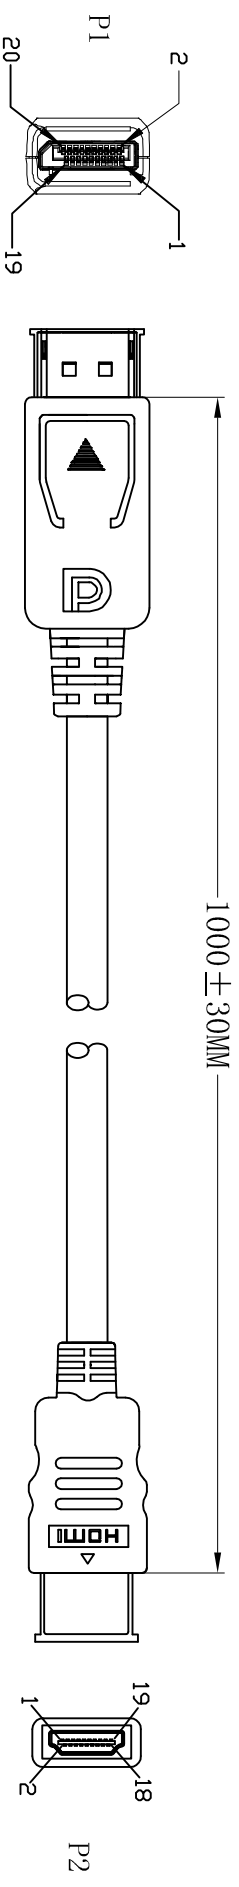

A DISPLAYPORT MALE

Rohs Compliant

HDMI A TYPE MALE

Package Details
Silk Screen Color: White

D Single Cable

P/N	Cable Length	Rolling Size (Single Cable)	Polybag Type (Single Cable)	Bag Size (Single Cable)	Article Weight (Single Cable)
AK-340300-010-S	1m	140 mm max.	Ordinary Polybag (Heat Sealed)	240*160*0.05mm	0.060 kg

E Inner Packing Unit

P/N	Cable Length	Quantity (Inner Packing Unit)	Type (Inner Packing Unit)	Size (Inner Packing Unit)	Weight (Inner Packing Unit)
AK-340300-010-S	1m	10 pcs	Polybag (Heat Sealed)	350*280*0.05mm	0.600 kg

G CARTON DETAILS

P/N	Cable Length	Quantity (Carton)	Measurement (Carton)	N.W. (Carton)	G.W. (Carton)
AK-340300-010-S	1m	130 pcs	50*32*21cm	7.8kg	8.6kg

Drawn by	Date	Name
Checked by	Jun.02.2011	Libro
Approved by		

STxxxxx

1 **2** **3** **4** **5** **6** **7** **H**