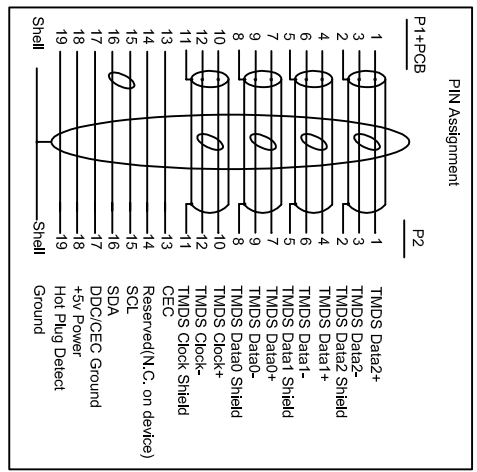

A DISPLAYPORT MALE

Rohs Compliant

HDMI A TYPE MALE

Package Details
Silk Screen Color: White

D Single Cable

P/N	Cable Length	Rolling Size (Single Cable)	Polybag Type (Single Cable)	Bag Size (Single Cable)	Article Weight (Single Cable)
AK-340300-010-S	1m	140 mm max.	Ordinary Polybag (Heat Sealed)	240*160*0.05mm	0.060 kg

E Inner Packing Unit

P/N	Cable Length	Quantity (Inner Packing Unit)	Type (Inner Packing Unit)	Size (Inner Packing Unit)	Weight (Inner Packing Unit)
AK-340300-010-S	1m	10 pcs	Polybag (Heat Sealed)	350*280*0.05mm	0.600 kg

G CARTON DETAILS

P/N	Cable Length	Quantity (Carton)	Measurement (Carton)	N.W. (Carton)	G.W. (Carton)
AK-340300-010-S	1m	130 pcs	50*32*21cm	7.8kg	8.6kg

Drawn by	Date	Name
Checked by	Jun.02.2011	Libro
Approved by		