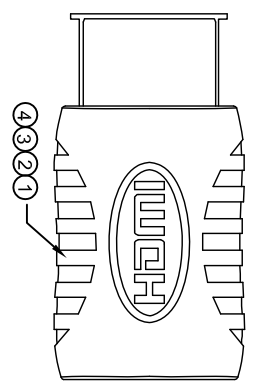

Signature	Revision History	Date	Rev.
LIBRA	For Bulk Production	Jun.22.2011	01

RoHS Compliant

HDMI A TYPE MALE

HDMI C TYPE FEMALE

Single Adapter

PIN Assignment	
P1	P2
1	2
2	3
3	4
4	5
5	6
6	7
7	8
8	9
9	10
10	11
11	12
12	13
13	14
14	15
15	16
16	17
17	18
18	19
Shell	Shell

Package Details

Single Adapter

P/N	Cable Length	Rolling Size (Single Cable)	Polybag Type (Single Cable)	Bag Size (Single Cable)	Article Weight (Single Cable)
AK-330503-000-S	N/A	N/A	Ordinary Polybag (Heat Sealed)	80*80*0.05mm	0.011kg

CARTON DETAILS

P/N	Cable Length	Quantity (Carton)	Measurement (Carton)	N.W. (Carton)	G.W. (Carton)
AK-330503-000-S	N/A	250pc	32*21*18cm	3.5kg	3.9kg

Drawn by	Jun.22.2011	Date	Libra	Name
Checked by				
Approved by				

Part No.	AK-330503-000-S
Title	HDMI AM/CF Adapter
Scale	N/A
Unit	MM
Sheet	1/2

* "ROTTERDAM" is for Sea Freight shipment
 * "COLOGNE" is for Air Freight shipment
 * "LUDENSCHIED" is for Fedex or UPS shipment