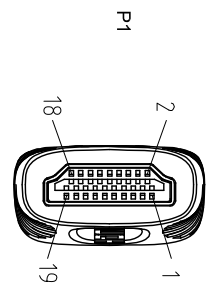

Signature	Revision History	Date	Rev.
LIBRA	For Bulk Production	Jun.22.2011	01

RoHS Compliant

HDMI A TYPE MALE

HDMI C TYPE FEMALE

Single Adapter

PIN Assignment	
P1	P2
1	2
2	3
3	4
4	5
5	6
6	7
7	8
8	9
9	10
10	11
11	12
12	13
13	14
14	15
15	16
16	17
17	18
18	19
Shell	Shell

Package Details

Single Adapter

P/N	Cable Length	Rolling Size (Single Cable)	Polybag Type (Single Cable)	Bag Size (Single Cable)	Article Weight (Single Cable)
AK-330503-000-S	N/A	N/A	Ordinary Polybag (Heat Sealed)	80*80*0.05mm	0.011kg

Inner Packing Unit

P/N	Cable Length	Quantity (Inner Packing Unit)	Type (Inner Packing Unit)	Size (Inner Packing Unit)	Weight (Inner Packing Unit)
AK-330503-000-S	N/A	50pcs	Polybag (Heat Sealed)	300*240*0.05mm	0.550kg

CARTON DETAILS

P/N	Cable Length	Quantity (Carton)	Measurement (Carton)	N.W. (Carton)	G.W. (Carton)
AK-330503-000-S	N/A	250pc	32*21*18cm	3.5kg	3.9kg

Drawn by	Jun.22.2011	Date	Libra	Name
Checked by				
Approved by				