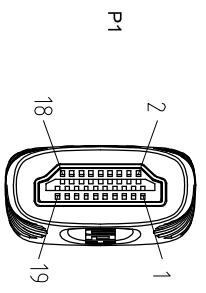

RoHS Compliant

HDMI A TYPE MALE

HDMI C TYPE FEMALE

P2

Package Details

Single Adapter

P/N	Cable Length	Rolling Size (Single Cable)	Polybag Type (Single Cable)	Bag Size (Single Cable)	Article Weight (Single Cable)
AK-330503-000-S	N/A	N/A	Ordinary Polybag (Heat Sealed)	80*80*0.05mm	0.011kg

Single Adapter

Inner Packing Unit

P/N	Cable Length	Quantity (Inner Packing Unit)	Type (Inner Packing Unit)	Size (Inner Packing Unit)	Weight (Inner Packing Unit)
AK-330503-000-S	N/A	50pcs	Polybag (Heat Sealed)	300*240*0.05mm	0.550kg

Inner Packing Unit

HEAT SEALED

CARTON DETAILS

P/N	Cable Length	Quantity (Carton)	Measurement (Carton)	N.W. (Carton)	G.W. (Carton)
AK-330503-000-S	N/A	250pc	32*21*18cm	3.5kg	3.9kg

Drawn by	Date	Nome
Jun.22.2011 <td> <td>Libro</td> </td>	<td>Libro</td>	Libro
Checked by		
Approved by		

Part No.	AK-330503-000-S
EAN:4016032296171	
Title	HDMI AM/CF Adapter
Scale	N/A
Unit	MM
Sheet	1/1

* "ROTTERDAM" is for Sea Freight shipment
 * "COLOGNE" is for Air Freight shipment
 * "LUDENSCHIED" is for Fedex or UPS shipment