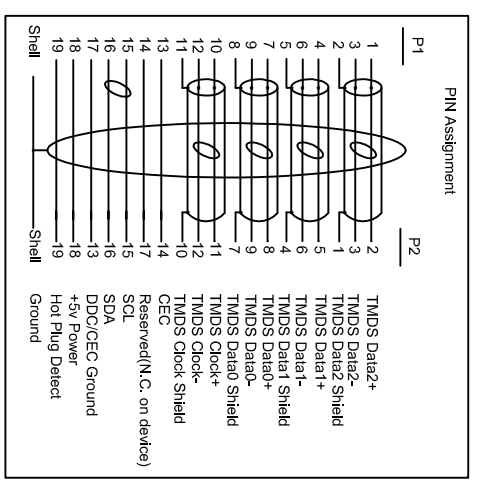

RoHS Compliant

HDMI A TYPE MALE

HDMI C TYPE FEMALE

P2

Package Details

Single Adapter

P/N	Cable Length	Rolling Size (Single Cable)	Polybag Type (Single Cable)	Bag Size (Single Cable)	Article Weight (Single Cable)
AK-330503-000-S	N/A	N/A	Ordinary Polybag (Heat Sealed)	80*80*0.05mm	0.011kg

Single Adapter

Inner Packing Unit

P/N	Cable Length	Quantity (Inner Packing Unit)	Type (Inner Packing Unit)	Size (Inner Packing Unit)	Weight (Inner Packing Unit)
AK-330503-000-S	N/A	50pcs	Polybag (Heat Sealed)	300*240*0.05mm	0.550kg

Inner Packing Unit

HEAT SEALED

CARTON DETAILS

P/N	Cable Length	Quantity (Carton)	Measurement (Carton)	N.W. (Carton)	G.W. (Carton)
AK-330503-000-S	N/A	250pc	32*21*18cm	3.5kg	3.9kg

Drawn by	Date	Nome
Jun.22.2011 <td> <td>Libro</td> </td>	<td>Libro</td>	Libro
Checked by		
Approved by		

Part No.	AK-330503-000-S
EAN:4016032296171	
Title	HDMI AM/CF Adapter
Scale	N/A
Unit	MM
Sheet	1/1

* "ROTTERDAM" is for Sea Freight shipment
 * "COLOGNE" is for Air Freight shipment
 * "LUDENSCHIED" is for Fedex or UPS shipment