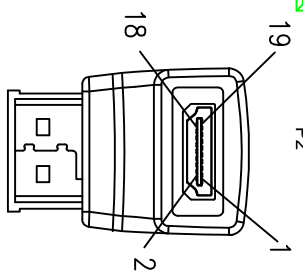

1	2	3	4	5	6	7
---	---	---	---	---	---	---

RoHS Compliant

HDMI A TYPE FEMALE

HDMI A TYPE MALE

Single Adapter

Package Details

Single Adapter

P/N	Cable Length	Rolling Size (Single Cable)	Polybag Type (Single Cable)	Bag Size (Single Cable)	Article Weight (Single Cable)
AK-330502-000-S	N/A	N/A	Ordinary Polybag (Heat Sealed)	80*80*0.05mm	0.011kg

P/N	Cable Length	Quantity (Inner Packing Unit)	Type (Inner Packing Unit)	Size (Inner Packing Unit)	Weight (Inner Packing Unit)
AK-330502-000-S	N/A	50pcs	Polybag (Heat Sealed)	270*210*0.05mm	0.550kg

Inner Packing Unit

Inner Packing Unit
HEAT SEALED

P/N	Cable Length	Quantity (Carton)	Measurement (Carton)	N.W. (Carton)	G.W. (Carton)
AK-330502-000-S	N/A	350pc	32*21*18cm	3.4kg	3.8kg

CARTON DETAILS

Drawn by	Jun.22.2011	Date	Libra	Name
Checked by				
Approved by				