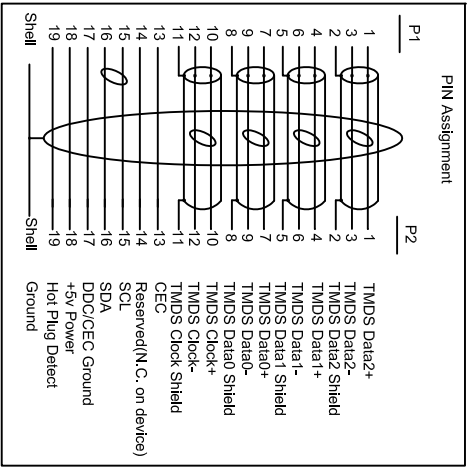

1	2	3	4	5	6	7
---	---	---	---	---	---	---

RoHS Compliant

HDMI A TYPE FEMALE

HDMI A TYPE MALE

Single Adapter

Package Details

Single Adapter

P/N	Cable Length	Rolling Size (Single Cable)	Polybag Type (Single Cable)	Bag Size (Single Cable)	Article Weight (Single Cable)
AK-330502-000-S	N/A	N/A	Ordinary Polybag (Heat Sealed)	80*80*0.05mm	0.011kg

P/N	Cable Length	Quantity (Inner Packing Unit)	Type (Inner Packing Unit)	Size (Inner Packing Unit)	Weight (Inner Packing Unit)
AK-330502-000-S	N/A	50pcs	Polybag (Heat Sealed)	270*210*0.05mm	0.550kg

Inner Packing Unit

Inner Packing Unit
HEAT SEALED

P/N	Cable Length	Quantity (Carton)	Measurement (Carton)	N.W. (Carton)	G.W. (Carton)
AK-330502-000-S	N/A	350pc	32*21*18cm	3.4kg	3.8kg

CARTON DETAILS

Drawn by	Jun.22.2011	Date	Libra	Name
Checked by				
Approved by				