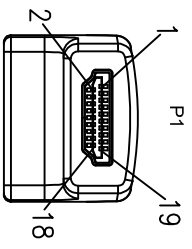

1	2	3	4	5	6	7
---	---	---	---	---	---	---

RoHS Compliant

HDMI A TYPE FEMALE

HDMI A TYPE MALE

Single Adapter

Package Details

Single Adapter

P/N	Cable Length	Rolling Size (Single Cable)	Polybag Type (Single Cable)	Bag Size (Single Cable)	Article Weight (Single Cable)
AK-330502-000-S	N/A	N/A	Ordinary Polybag (Heat Sealed)	80*80*0.05mm	0.011kg

P/N	Cable Length	Quantity (Inner Packing Unit)	Type (Inner Packing Unit)	Size (Inner Packing Unit)	Weight (Inner Packing Unit)
AK-330502-000-S	N/A	50pcs	Polybag (Heat Sealed)	270*210*0.05mm	0.550kg

Inner Packing Unit

Inner Packing Unit
HEAT SEALED

P/N	Cable Length	Quantity (Carton)	Measurement (Carton)	N.W. (Carton)	G.W. (Carton)
AK-330502-000-S	N/A	350pc	32*21*18cm	3.4kg	3.8kg

CARTON DETAILS

Drawn by	Jun.22.2011	Date	Libra	Name
Checked by				
Approved by				