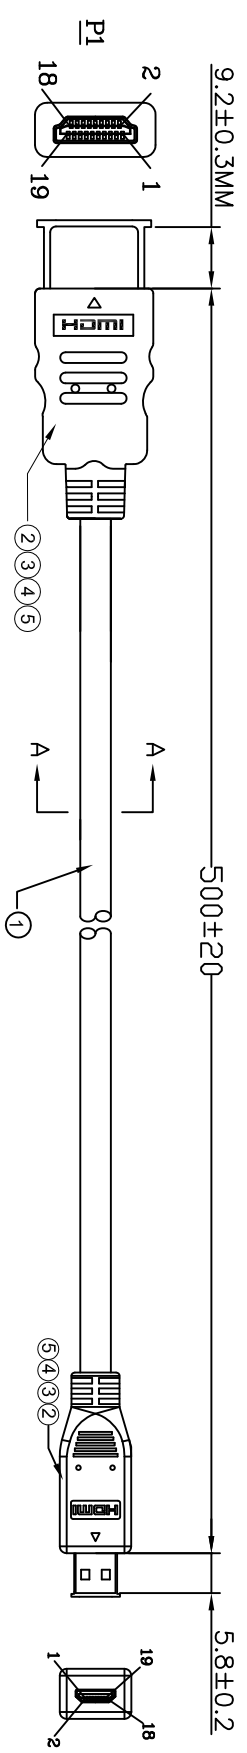

Signature	Revision History	Date	Rev.
LIBRA	For Bulk Production	May.17.2011	01

HDMI A TYPE MALE

RoHS Compliant

HDMI D TYPE MALE

Single Cable

Package Details

Single Cable

P/N	Cable Length	Rolling Size (Single Cable)	Polybag Type (Single Cable)	Bag Size (Single Cable)	Article Weight (Single Cable)
AK-330109-005-S	0.5m	95 mm max.	Ordinary Polybag (Heat Sealed)	220*120*0.05mm	0.030kg

Inner Packing Unit

P/N	Cable Length	Quantity (Inner Packing Unit)	Type (Inner Packing Unit)	Size (Inner Packing Unit)	Weight (Inner Packing Unit)
AK-330109-005-S	0.5m	10 pcs	Polybag (Heat Sealed)	260*200*0.05mm	0.308kg

P1	P2	CABLE FUNCTION
1	3	TMDS Data2+
2	4	TMDS Data2-
3	5	TMDS Data2 GND
4	6	TMDS Data1+
5	7	TMDS Data1-
6	8	TMDS Data1 GND
7	9	TMDS Data0+
8	10	TMDS Data0 GND
9	11	TMDS Clock+
10	12	TMDS Clock-
11	13	TMDS Clock GND
12	14	UTILITY
13	15	Hot Plug Detect
14	16	DDC/CEC
15	17	CEC
16	18	SDA
17	19	+5V Power
18		BRAD
19		Shell

CARTON DETAILS

P/N	Cable Length	Quantity (Carton)	Measurement (Carton)	N.W. (Carton)	G.W. (Carton)
AK-330109-005-S	0.5m	250pcs	50*32*21cm	7.5kg	8.5kg

Date	Name
May.17.2011	Libra
Checked by	
Approved by	