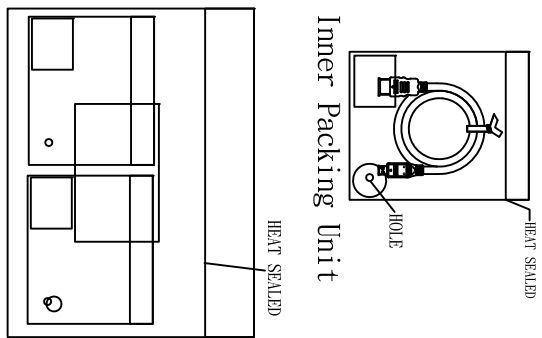

Signature	Revision History	Date	Rev.
LIBRA	For Bulk Production	May.17.2011	01

HDMI A TYPE MALE

RoHS Compliant

HDMI D TYPE MALE

Single Cable

Package Details

Single Cable

P/N	Cable Length	Rolling Size (Single Cable)	Polybag Type (Single Cable)	Bag Size (Single Cable)	Article Weight (Single Cable)
AK-330109-005-S	0.5m	95 mm max.	Ordinary Polybag (Heat Sealed)	220*120*0.05mm	0.030kg

Inner Packing Unit

P/N	Cable Length	Quantity (Inner Packing Unit)	Type (Inner Packing Unit)	Size (Inner Packing Unit)	Weight (Inner Packing Unit)
AK-330109-005-S	0.5m	10 pcs	Polybag (Heat Sealed)	260*200*0.05mm	0.308kg