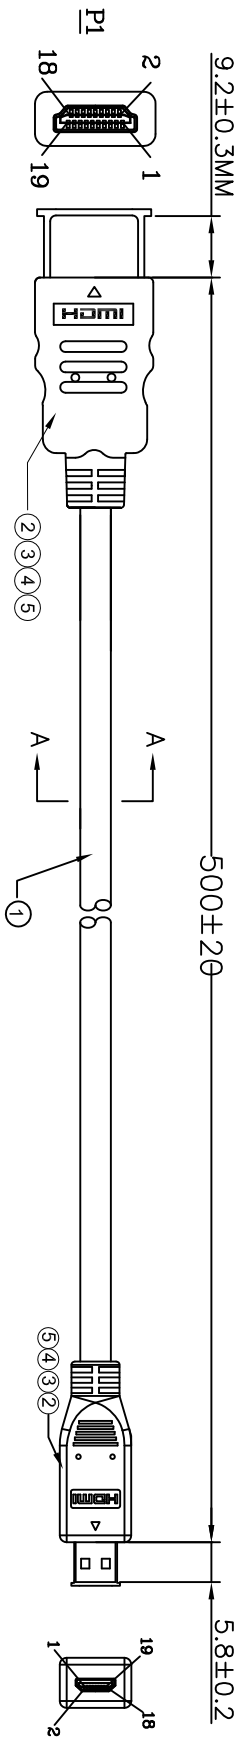

1	2	3	4	5	6	7		
					Signature LIBRA	Revision History For Bulk Production	Date May.17.2011	Rev. 01

HDMI A TYPE MALE

RoHS Compliant

HDMI D TYPE MALE

Single Cable

Package Details

Single Cable

P/N	Cable Length	Rolling Size (Single Cable)	Polybag Type (Single Cable)	Bag Size (Single Cable)	Article Weight (Single Cable)
AK-330109-005-S	0.5m	95 mm max.	Ordinary Polybag (Heat Sealed)	220*120*0.05mm	0.030kg

Inner Packing Unit

P/N	Cable Length	Quantity (Inner Packing Unit)	Type (Inner Packing Unit)	Size (Inner Packing Unit)	Weight (Inner Packing Unit)
AK-330109-005-S	0.5m	10 pcs	Polybag (Heat Sealed)	260*200*0.05mm	0.308kg

P1	P2	CABLE FUNCTION
1	3	TMDS Data2+
2	4	TMDS Data2-
3	5	TMDS Data2 GND
4	6	TMDS Data1+
5	7	TMDS Data1-
6	8	TMDS Data1 GND
7	9	TMDS Data0+
8	10	TMDS Data0 GND
9	11	TMDS Clock+
10	12	TMDS Clock-
11	13	TMDS Clock GND
12	14	UTILITY
13	15	Hot Plug Detect
14	16	DDC/CEC
15	17	CEC
16	18	SDA
17	19	+5V Power
18		BRAD
19		Shell

CARTON DETAILS

P/N	Cable Length	Quantity (Carton)	Measurement (Carton)	N.W. (Carton)	N.W. (Carton)
AK-330109-005-S	0.5m	250pcs	50*32*21cm	7.5kg	8.5kg

Date	Name
May.17.2011	Libra
Checked by	
Approved by	