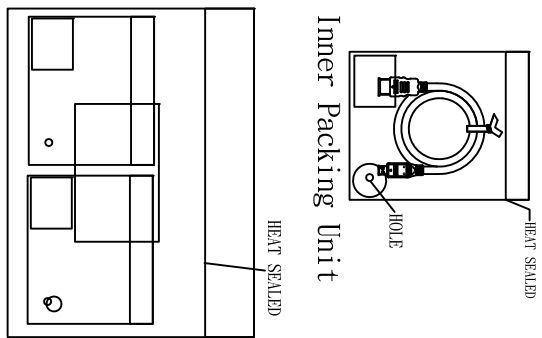

1	2	3	4	5	6	7		
					Signature LIBRA	Revision History For Bulk Production	Date May.17.2011	Rev. 01

HDMI A TYPE MALE

RoHS Compliant

HDMI D TYPE MALE

Single Cable

Package Details

Single Cable

P/N	Cable Length	Rolling Size (Single Cable)	Polybag Type (Single Cable)	Bag Size (Single Cable)	Article Weight (Single Cable)
AK-330109-005-S	0.5m	95 mm max.	Ordinary Polybag (Heat Sealed)	220*120*0.05mm	0.030kg

Inner Packing Unit

P/N	Cable Length	Quantity (Inner Packing Unit)	Type (Inner Packing Unit)	Size (Inner Packing Unit)	Weight (Inner Packing Unit)
AK-330109-005-S	0.5m	10 pcs	Polybag (Heat Sealed)	260*200*0.05mm	0.308kg