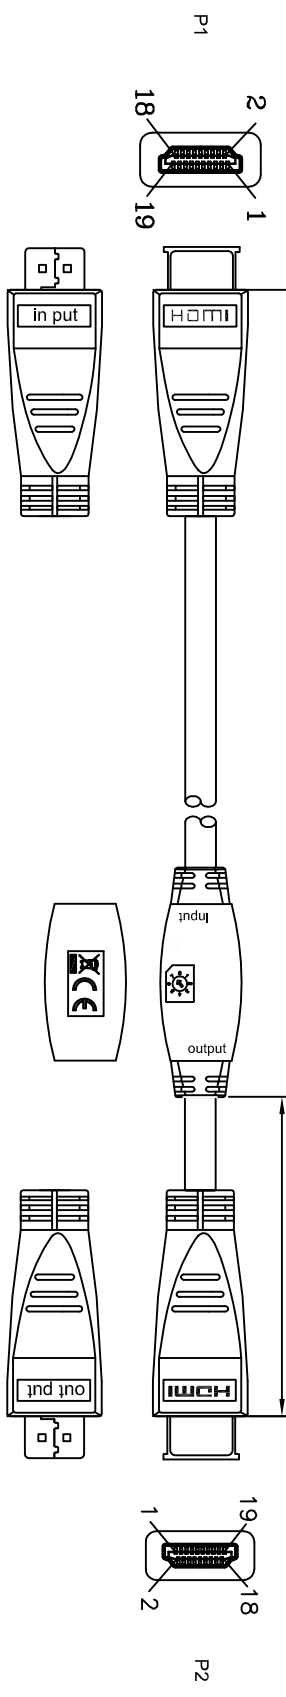

Signature	Revision History	Date	Rev.
LIBRA	For Bulk Production	Jul.06,2011	01

RoHS Compliant

HDMI A TYPE MALE

15000±150MM

HDMI A TYPE MALE

300±10

Package Details

P/N	Cable Length	Rolling Size (Single Cable)	Polybag Type (Single Cable)	Bag Size (Single Cable)	Article Weight (Single Cable)
AK-330105-150-S	15m	180mm max.	Ordinary Polybag (Heat Sealed)	300*240*0.05mm	0.955kg

Single Cable

PIN Assignment		
P1 input	P2 output	
1	1	TMDS Data2+
2	2	TMDS Data2-
3	3	TMDS Data2 Shield
4	4	TMDS Data1+
5	5	TMDS Data1-
6	6	TMDS Data1 Shield
7	7	TMDS Data0+
8	8	TMDS Data0-
9	9	TMDS Data0 Shield
10	10	TMDS Clock+
11	11	TMDS Clock-
12	12	TMDS Clock Shield
13	13	CEC
14	14	Reserved(N.C. on device)
15	15	SCL
16	16	SDA
17	17	DDC/CEC Ground
18	18	+5V Power
19	19	Hot Plug Detect
SHELL	SHELL	Ground

CARTON DETAILS

P/N	Cable Length	Quantity (Carton)	Measurement (Carton)	N.W. (Carton)	G.W. (Carton)
AK-330105-150-S	15m	11pcs	50*32*21cm	10.5kg	11.5kg

* "ROTTERDAM" is for Sea Freight shipment
 * "COLOGNE" is for Air Freight shipment
 * "LUDENSCHIED" is for Fedex or UPS shipment