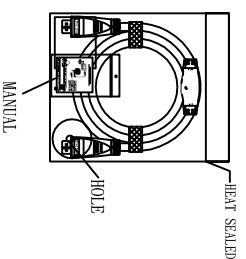

Signature	Revision History	Date	Rev.
LIBRA	For Bulk Production	Jul.06,2011	01

RoHS Compliant

HDMI A TYPE MALE

15000±150MM

HDMI A TYPE MALE

300±10

Package Details

P/N	Cable Length	Rolling Size (Single Cable)	Polybag Type (Single Cable)	Bag Size (Single Cable)	Article Weight (Single Cable)
AK-330105-150-S	15m	180mm max.	Ordinary Polybag (Heat Sealed)	300*240*0.05mm	0.955kg

Single Cable

PIN Assignment		
P1 input	P2 output	
1	1	TMDS Data2+
2	2	TMDS Data2-
3	3	TMDS Data2 Shield
4	4	TMDS Data1+
5	5	TMDS Data1-
6	6	TMDS Data1 Shield
7	7	TMDS Data0+
8	8	TMDS Data0-
9	9	TMDS Data0 Shield
10	10	TMDS Clock+
11	11	TMDS Clock-
12	12	TMDS Clock Shield
13	13	CEC
14	14	Reserved(N.C. on device)
15	15	SCL
16	16	SDA
17	17	DDC/CEC Ground
18	18	+5V Power
19	19	Hot Plug Detect
SHELL	SHELL	Ground

CARTON DETAILS

P/N	Cable Length	Quantity (Carton)	Measurement (Carton)	N.W. (Carton)	G.W. (Carton)
AK-330105-150-S	15m	11pcs	50*32*21cm	10.5kg	11.5kg

* "ROTTERDAM" is for Sea Freight shipment
 * "COLOGNE" is for Air Freight shipment
 * "LUDENSCHIED" is for Fedex or UPS shipment