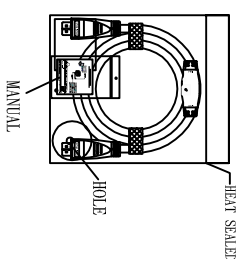

Signature	Revision History	Date	Rev.
LIBRA	For Bulk Production	Jul.06.2011	01

RoHS Compliant

HDMI A TYPE MALE

HDMI A TYPE MALE

Package Details

Single Cable

P/N	Cable Length	Rolling Size (Single Cable)	Polybag Type (Single Cable)	Bag Size (Single Cable)	Article Weight (Single Cable)
AK-330105-100-S	10m	1770mm max.	Ordinary Polybag (Heat Sealed)	300*240*0.05mm	0.630kg

Single Cable

PIN Assignment		
P1 input	P2 output	
1	1	TMDS Data2+
2	2	TMDS Data2-
3	3	TMDS Data2 Shield
4	4	TMDS Data1+
5	5	TMDS Data1-
6	6	TMDS Data1 Shield
7	7	TMDS Data0+
8	8	TMDS Data0-
9	9	TMDS Data0 Shield
10	10	TMDS Clock+
11	11	TMDS Clock-
12	12	TMDS Clock Shield
13	13	CEC
14	14	Reserved(N.C. on device)
15	15	SCL
16	16	SDA
17	17	DDC/CEC Ground
18	18	+5V Power
19	19	Hot Plug Detect
SHELL	SHELL	Ground

CARTON DETAILS

P/N	Cable Length	Quantity (Carton)	Measurement (Carton)	N.W. (Carton)	G.W. (Carton)
AK-330105-100-S	10m	15pcs	50*32*21cm	9.4kg	10.4kg

\*"ROTTERDAM" is for Sea Freight shipment  
 \*\*"COLOGNE" is for Air Freight shipment  
 \* "LUDENSCHHEID" is for Fedex or UPS shipment