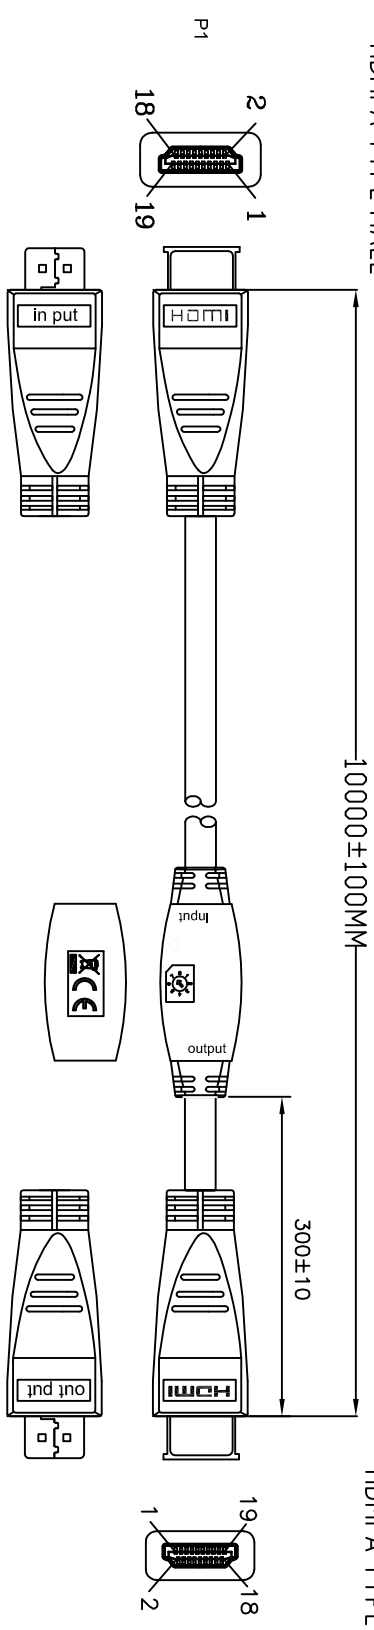

Signature	Revision History	Date	Rev.
LIBRA	For Bulk Production	Jul.06.2011	01

RoHS Compliant

HDMI A TYPE MALE

HDMI A TYPE MALE

Package Details

Single Cable

P/N	Cable Length	Rolling Size (Single Cable)	Polybag Type (Single Cable)	Bag Size (Single Cable)	Article Weight (Single Cable)
AK-330105-100-S	10m	1770mm max.	Ordinary Polybag (Heat Sealed)	300*240*0.05mm	0.630kg

Single Cable

PIN Assignment		
P1 input	P2 output	
1	1	TMDS Data2+
2	2	TMDS Data2-
3	3	TMDS Data2 Shield
4	4	TMDS Data1+
5	5	TMDS Data1-
6	6	TMDS Data1 Shield
7	7	TMDS Data0+
8	8	TMDS Data0-
9	9	TMDS Data0 Shield
10	10	TMDS Clock+
11	11	TMDS Clock-
12	12	TMDS Clock Shield
13	13	CEC
14	14	Reserved(N.C. on device)
15	15	SCL
16	16	SDA
17	17	DDC/CEC Ground
18	18	+5V Power
19	19	Hot Plug Detect
SHELL	SHELL	Ground

CARTON DETAILS

P/N	Cable Length	Quantity (Carton)	Measurement (Carton)	N.W. (Carton)	G.W. (Carton)
AK-330105-100-S	10m	15pcs	50*32*21cm	9.4kg	10.4kg

\*"ROTTERDAM" is for Sea Freight shipment  
 \*\*"COLOGNE" is for Air Freight shipment  
 \* "LUDENSCHHEID" is for Fedex or UPS shipment