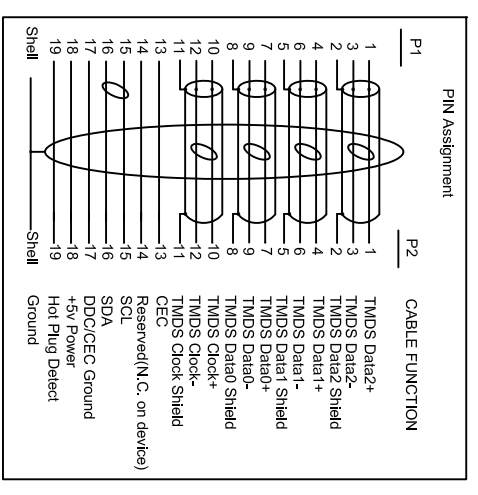

1	2	3	4	5	6	7		
					Signature LIBRA	Revision History For Bulk Production	Date May 25, 2011	Rev. 01

HDMI A TYPE MALE

RoHS Compliant

HDMI A TYPE MALE

Package Details

P/N	Cable Length	Rolling Size (Single Cable)	Polybag Type (Single Cable)	Bag Size (Single Cable)	Article Weight (Single Cable)
AK-330103-020-S	2m	140mm max.	Ordinary Polybag (Heat Sealed)	260*200*0.05mm	0.097kg

Inner Packing Unit

P/N	Cable Length	Quantity (Inner Packing Unit)	Type (Inner Packing Unit)	Size (Inner Packing Unit)	Weight (Inner Packing Unit)
AK-330103-020-S	2m	10 pcs	Polybag (Heat Sealed)	450*350*0.05mm	0.970kg

CARTON DETAILS

P/N	Cable Length	Quantity (Carton)	Measurement (Carton)	N.W. (Carton)	G.W. (Carton)
AK-330103-020-S	2m	70pcs	50*31*21 cm	6.8kg	7.4kg

Drawn by	Date	Name	Libra
May 25, 2011			
Checked by			
Approved by			