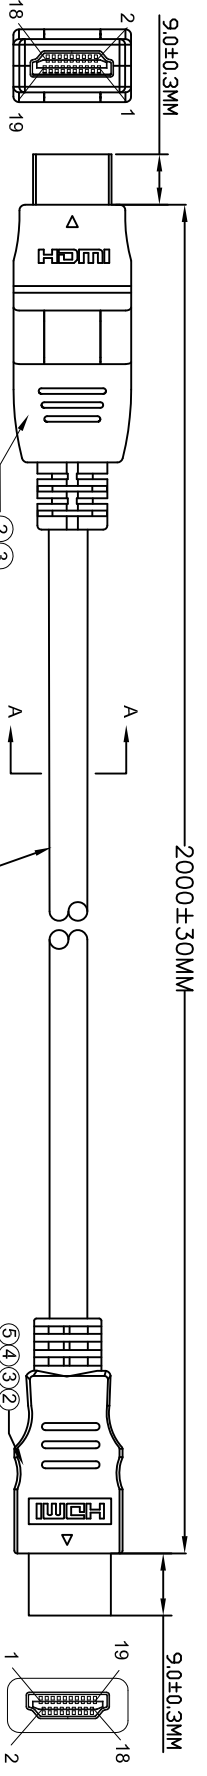

1	2	3	4	5	6	7		
					Signature LIBRA	Revision History For Bulk Production	Date May 25, 2011	Rev. 01

HDMI A TYPE MALE

RoHS Compliant

HDMI A TYPE MALE

Package Details

P/N	Cable Length	Rolling Size (Single Cable)	Polybag Type (Single Cable)	Bag Size (Single Cable)	Article Weight (Single Cable)
AK-330103-020-S	2m	140mm max.	Ordinary Polybag (Heat Sealed)	260*200*0.05mm	0.097kg

Inner Packing Unit

P/N	Cable Length	Quantity (Inner Packing Unit)	Type (Inner Packing Unit)	Size (Inner Packing Unit)	Weight (Inner Packing Unit)
AK-330103-020-S	2m	10 pcs	Polybag (Heat Sealed)	450*350*0.05mm	0.970kg

CARTON DETAILS

P/N	Cable Length	Quantity (Carton)	Measurement (Carton)	N.W. (Carton)	G.W. (Carton)
AK-330103-020-S	2m	70pcs	50*31*21 cm	6.8kg	7.4kg

Drawn by	Date	Name	Libra
May 25, 2011			
Checked by			
Approved by			

STxxxxx

1	2	3	4	5	6	7
					Title	
					HDMI A/M - A/M CABLE, ROTATING	
					Scale	
					Unit	
					Sheet	
					1/2	