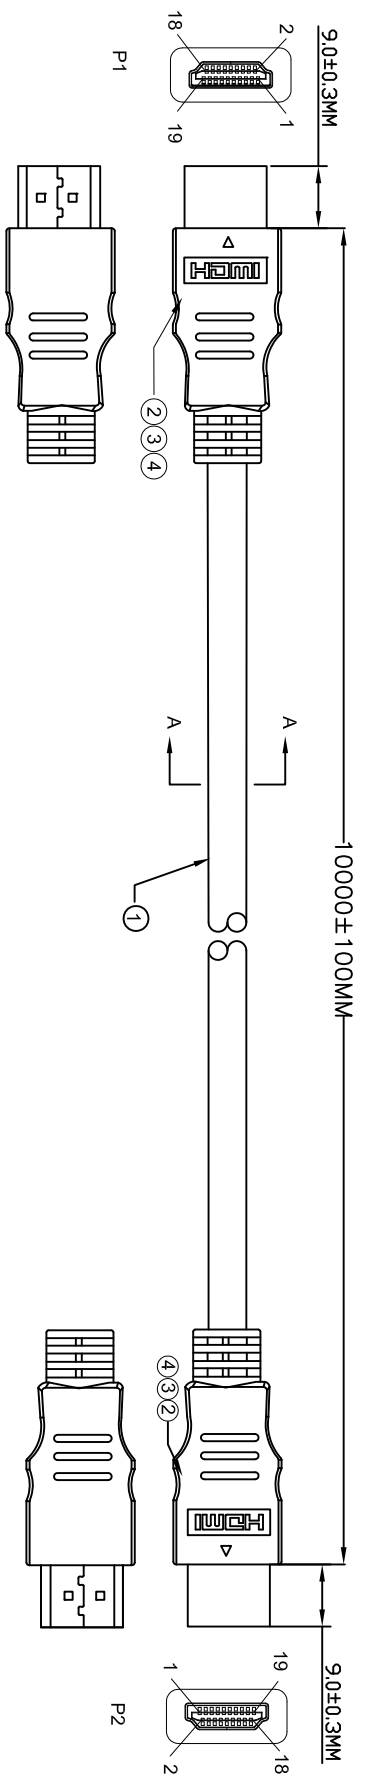

HDMI A TYPE MALE

Rohs Compliant

HDMI A TYPE MALE

Package Details

P/N	Cable Length	Rolling Size (Single Cable)	Polybag Type (Single Cable)	Bag Size (Single Cable)	Article Weight (Single Cable)
AK-330101-100-S	10m	160mm max.	Ordinary Polybag (Heat Sealed)	300*240*0.05mm	0.66kg

Single Cable

P1	PIN ASSIGNMENT	P2	CABLE FUNCTION
1	TMDS Data2+	1	TMDS Data2+
2	TMDS Data2-	2	TMDS Data2-
3	TMDS Data1+	3	TMDS Data1+
4	TMDS Data1-	4	TMDS Data1-
5	TMDS Data0+	5	TMDS Data0+
6	TMDS Data0-	6	TMDS Data0-
7	TMDS Data0 Shield	7	TMDS Data0 Shield
8	TMDS Clock+	8	TMDS Clock+
9	TMDS Clock-	9	TMDS Clock-
10	TMDS Clock Shield	10	TMDS Clock Shield
11	CEC	11	CEC
12	Reserved(N.C. on device)	12	Reserved(N.C. on device)
13	SCL	13	SCL
14	SDA	14	SDA
15	DDC/CEC Ground	15	DDC/CEC Ground
16	+5V Power	16	+5V Power
17	Hot Plug Detect	17	Hot Plug Detect
18	Ground	18	Ground
19	Shell	19	Shell

CARTON DETAILS

P/N	Cable Length	Quantity (Carton)	Measurement (Carton)	N.W. (Carton)	G.W. (Carton)
AK-330101-100-S	10m	20pcs	50*32*21cm	13.2kg	14.2kg

Drawn by	Date	Name
May.25.2011		Libra
Checked by		
Approved by		

Title	Scale	Sheet
	N/A	1/2

1

2

3

4

5

6

7