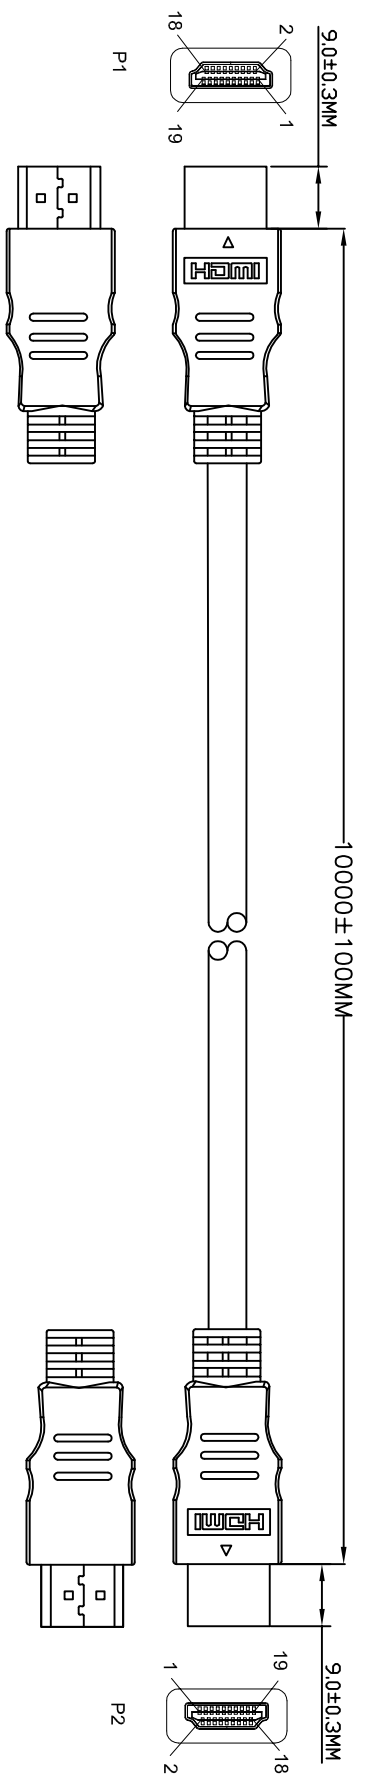

Signature	Revision History	Date	Rev.
LIBRA	For Bulk Production	May.25.2011	01

HDMI A TYPE MALE

RoHS Compliant

HDMI A TYPE MALE

Package Details

Single Cable

P/N	Cable Length	Rolling Size (Single Cable)	Polybag Type (Single Cable)	Bag Size (Single Cable)	Article Weight (Single Cable)
AK-330101-100-S	10m	160mm max.	Ordinary Polybag (Heat Sealed)	300*240*0.05mm	0.66kg

Single Cable

PIN ASSIGNMENT		CABLE FUNCTION
P1	P2	
1	1	TMDS Data2+
3	3	TMDS Data2-
2	2	TMDS Data2 Shield
4	4	TMDS Data1+
6	6	TMDS Data1-
5	5	TMDS Data1 Shield
7	7	TMDS Data0+
9	9	TMDS Data0-
8	8	TMDS Data0 Shield
10	10	TMDS Clock+
12	12	TMDS Clock-
11	11	CEC
13	13	TMDS Clock Shield
14	14	Reserved(N.C. on device)
15	15	SCL
16	16	SDA
17	17	DDC/CEC Ground
18	18	+5v Power
19	19	Hot Plug Detect
Shell	Shell	Ground

CARTON DETAILS

P/N	Cable Length	Quantity (Carton)	Measurement (Carton)	N.W. (Carton)	G.W. (Carton)
AK-330101-100-S	10m	20pcs	50*32*21cm	13.2kg	14.2kg

**"ROTTERDAM" is for Sea Freight shipment
 **"COLOGNE" is for Air Freight shipment
 **"LUDENSCHIED" is for Fedex or UPS shipment