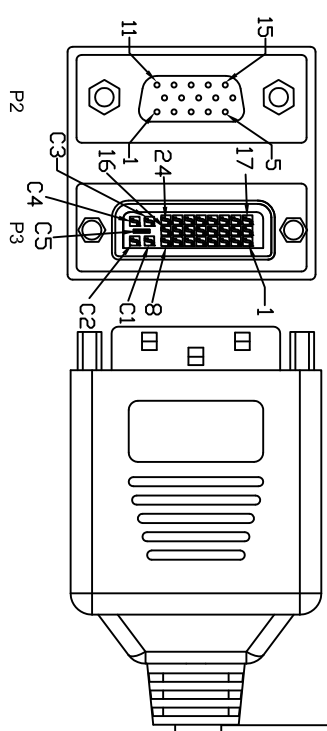

Signature	Revision History	Date	Rev.
LIBRA	For Bulk Production	June 30, 2011	01

1 2 3 4 5 6 7

HDB 15P FEMALE + DVI (24+5)P FEMALE

RoHS Compliant

200±20mm

DVI (24+5)P MALE

Package Details

Single Cable

P/N	Cable Length	Rolling Size (Single Cable)	Polybag Type (Single Cable)	Bag Size (Single Cable)	Article Weight (Single Cable)
AK-320400-002-S	0.2m	N/A	Ordinary Polybag (Heat Sealed)	190*160*0.05mm	0.135kg

CARTON DETAILS

P/N	Cable Length	Quantity (Carton)	Measurement (Carton)	N.W. (Carton)	G.W. (Carton)
AK-320400-002-S	0.2m	pcs	45*32*25cm	13.5kg	14.5kg

Single Cable

Inner Packing Unit

PIN ASSIGNMENT	
P1	P2
C1	1 RED VIDEO
C2	2 GREEN VIDEO
C3	3 BLUE VIDEO
C4	4 ANALOG HORIZ SYNC
C5	6 RED GND
	7 GREEN GND
	8 BLUE GND
1	1 TMD5 DATA 2-
2	2 TMD5 DATA 2+
3	3 TMD5 DATA 2# SHIELD
4	4 TMD5 DATA 4+
5	5 TMD5 DATA 4-
6	6 TMD5 DATA 1-
7	7 TMD5 DATA 1+
8	8 TMD5 DATA 1# SHIELD
9	9 TMD5 DATA 1# SHIELD
10	10 TMD5 DATA 1# SHIELD
11	11 TMD5 DATA 1# SHIELD
12	12 TMD5 DATA 3+
13	13 TMD5 DATA 3-
14	14 TMD5 DATA 0-
15	15 TMD5 DATA 0+
16	16 TMD5 DATA 0# SHIELD
17	17 TMD5 DATA 0# SHIELD
18	18 TMD5 DATA 5+
19	19 TMD5 DATA 5-
20	20 TMD5 DATA 5#
21	21 TMD5 DATA 5#
22	22 TMD5 CLOCK+
23	23 TMD5 CLOCK-
24	24 TMD5 CLOCK SHIELD
15	15 DDC CLOCK
7	7 DDC DATA
8	8 ANALOG VERT. SYNC
9	9 GND
10	10 GND
11	11 GND
12	12 GND
13	13 GND
14	14 GND
15	15 GND
16	16 GND
17	17 GND
18	18 GND
19	19 GND
20	20 GND
21	21 GND
22	22 GND
23	23 GND
24	24 GND
Shell	Shell

Drawn by	Date	Name
Checked by	June 30, 2011	Libra
Approved by		

ASSMANN
Electronic GmbH

Part No. **AK-320400-002-S**
EAN: 4016032298564

DVI (24+5)P/M - DVI (24+5)P/F + HDB 15P/F CABLE

Title	Scale	N/A	Sheet
Unit	MM		1/2